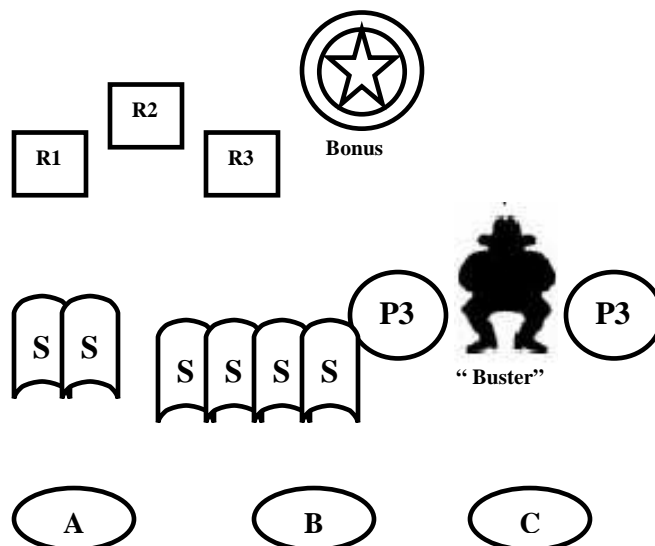

The Unforgiven

Or,

Ned's Dead in the Shed, Red

Stage 5

10 Pistol
9+1 Rifle
6 Shotgun

Story:

Your best friend deserved a proper burial. However, the townfolk decided to put Ned on display in front of Greely's Billard Parlor and Saloon. You warned them and now your words and hot lead have come back to haunt them.

Starting Position:

Standing at "C" with thumbs in your gun belt.

Staging:

Two pistols loaded and holstered.

Rifle on rest at A.

Shotgun on rest at B.

Procedure:

When ready say, "**Bury Ned Proper**".

At buzzer draw first pistol and shoot Buster once, then alternate on the two outside targets. Holster, draw second pistol and engage Buster with five rounds. Holster, and...

Move to B and pick up shotgun and knock down the 4 shotgun targets at B. Safely carry shotgun to A and safely set it down.

Pick up the rifle and engage the rifle targets three times each, reload one more rifle round for the bonus target OR one of the other rifle targets.

Set down the rifle, and pick up shotgun and knock down the two shotgun targets at A.